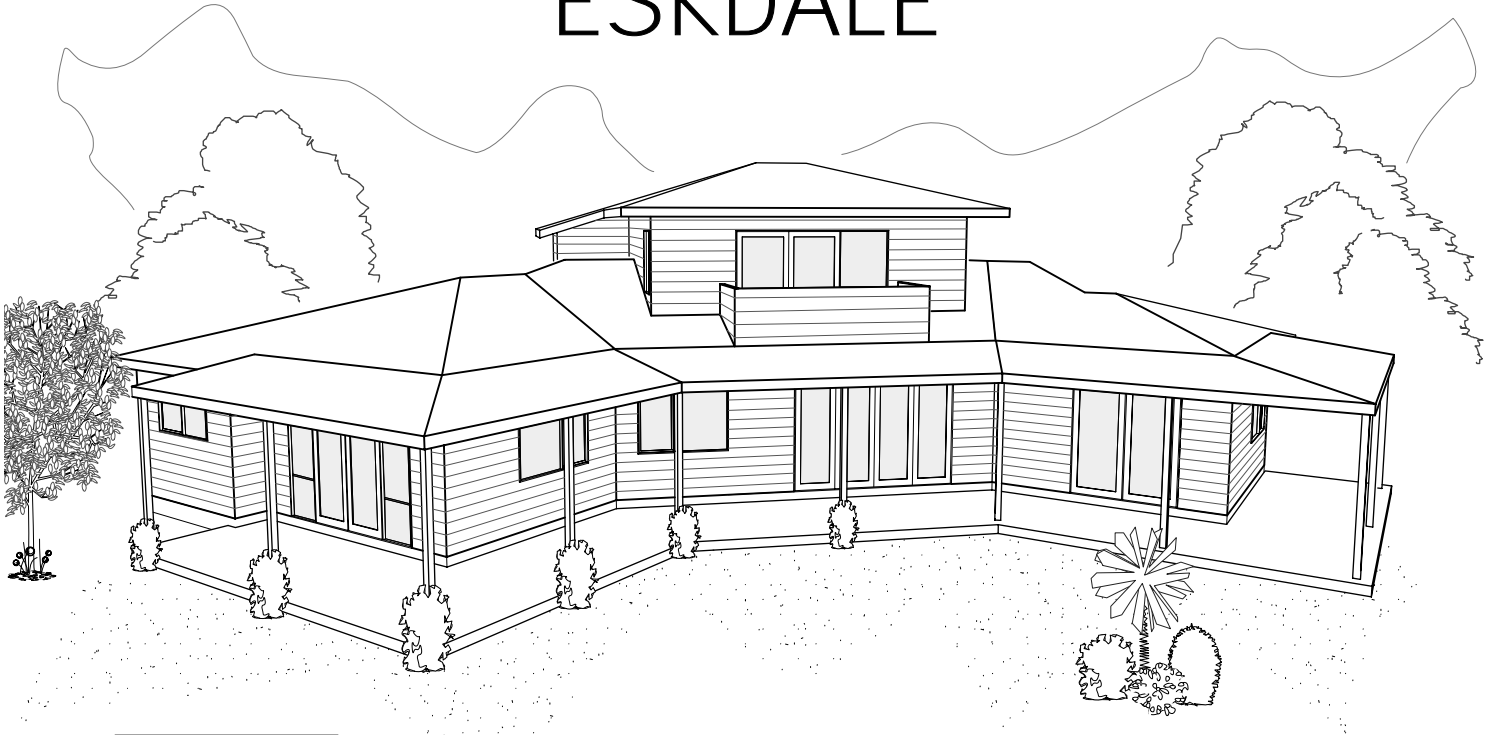

# ESKDALE

ARTIST IMPRESSION ONLY

**WAIPUKURAU  
CONSTRUCTION**

PO Box 224  
Waipukurau  
Phone: (06)858-9961  
Fax: (06)858-8513  
Email: wpk.const@xtra.co.nz