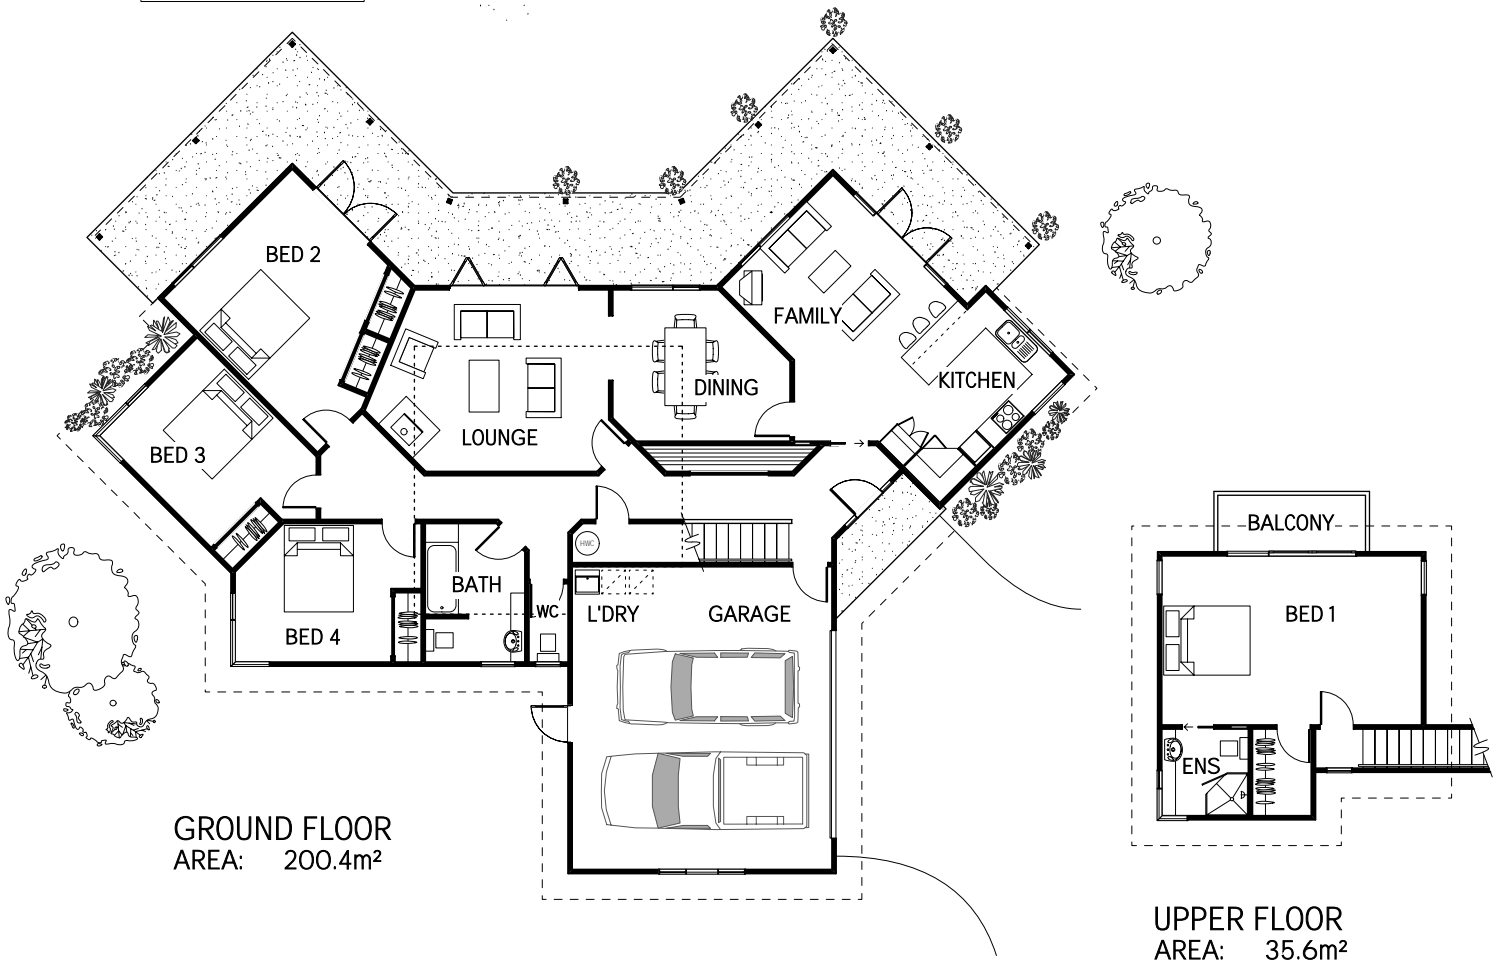

# ESKDALE

ARTIST IMPRESSION ONLY

**WAIPUKURAU  
CONSTRUCTION**

PO Box 224  
Waipukurau  
Phone: (06)858-9961  
Fax: (06)858-8513  
Email: wpk.const@xtra.co.nz