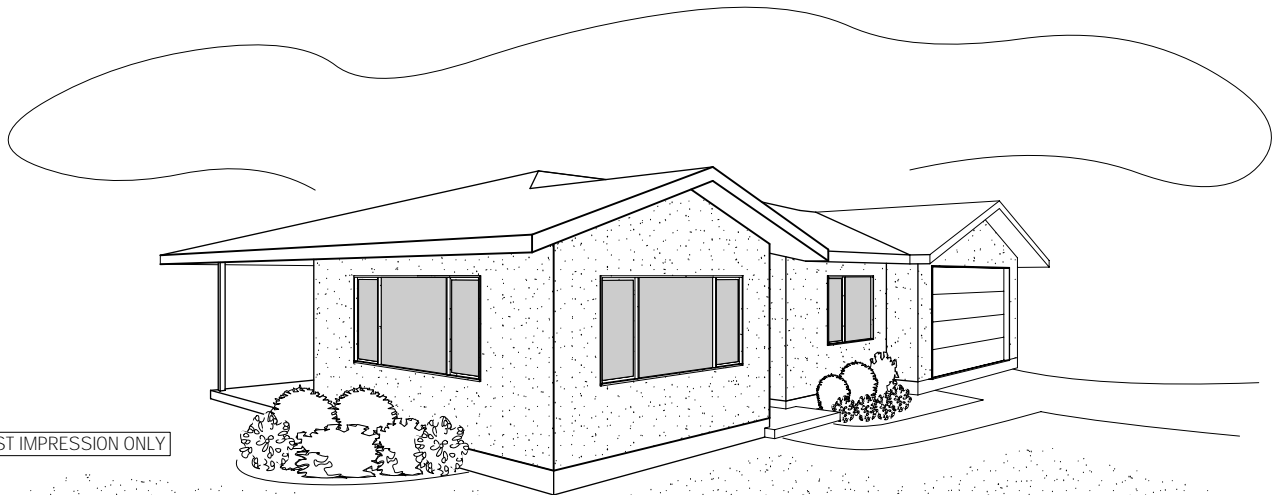

HAVELOCK

ARTIST IMPRESSION ONLY

FLOOR AREA: 213.55m²

**WAIPUKURAU
CONSTRUCTION**

PO Box 224
Waipukurau
Phone: (06)858-9961
Fax: (06)858-8513
Email: wpk.const@xtra.co.nz