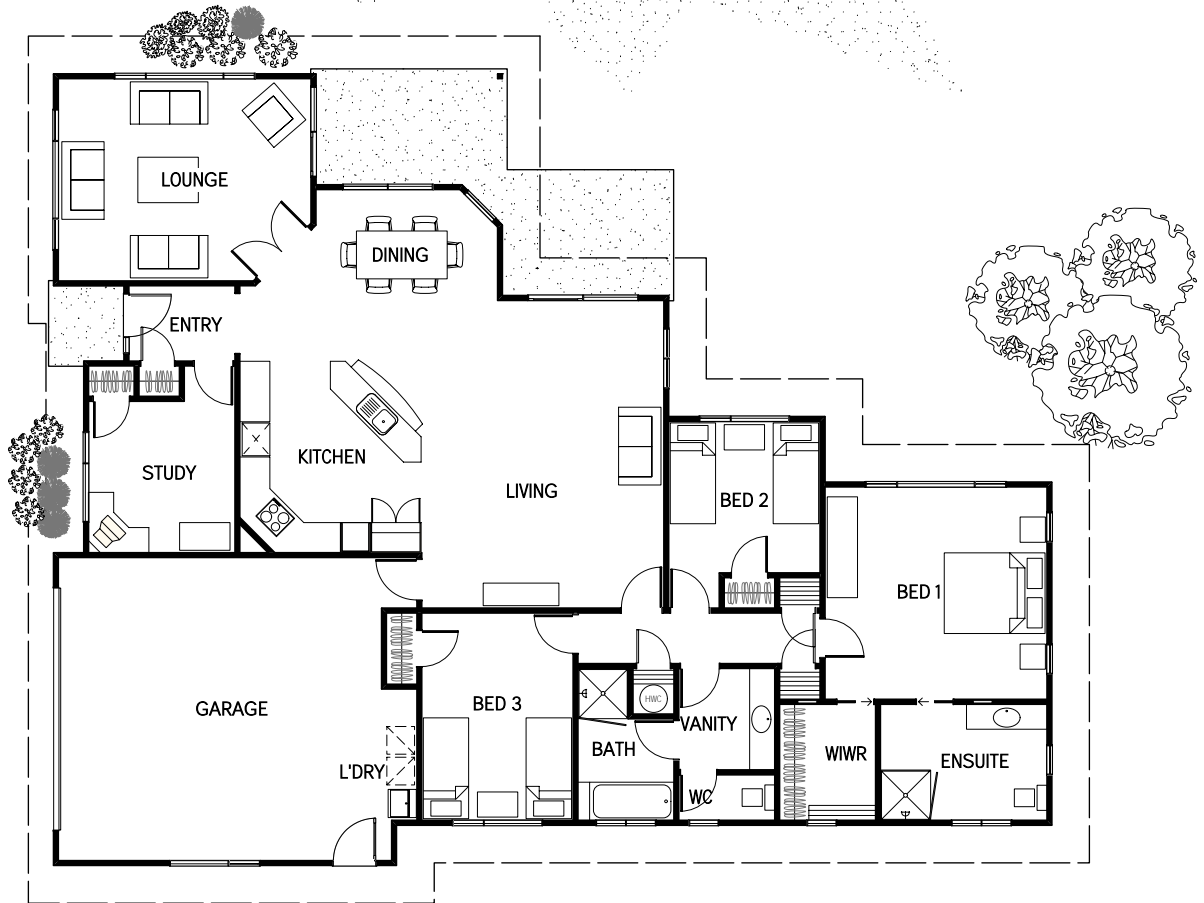

HAVELOCK

ARTIST IMPRESSION ONLY

FLOOR AREA: 213.55m²

**WAIPUKURAU
CONSTRUCTION**

PO Box 224
Waipukurau
Phone: (06)858-9961
Fax: (06)858-8513
Email: wpk.const@xtra.co.nz