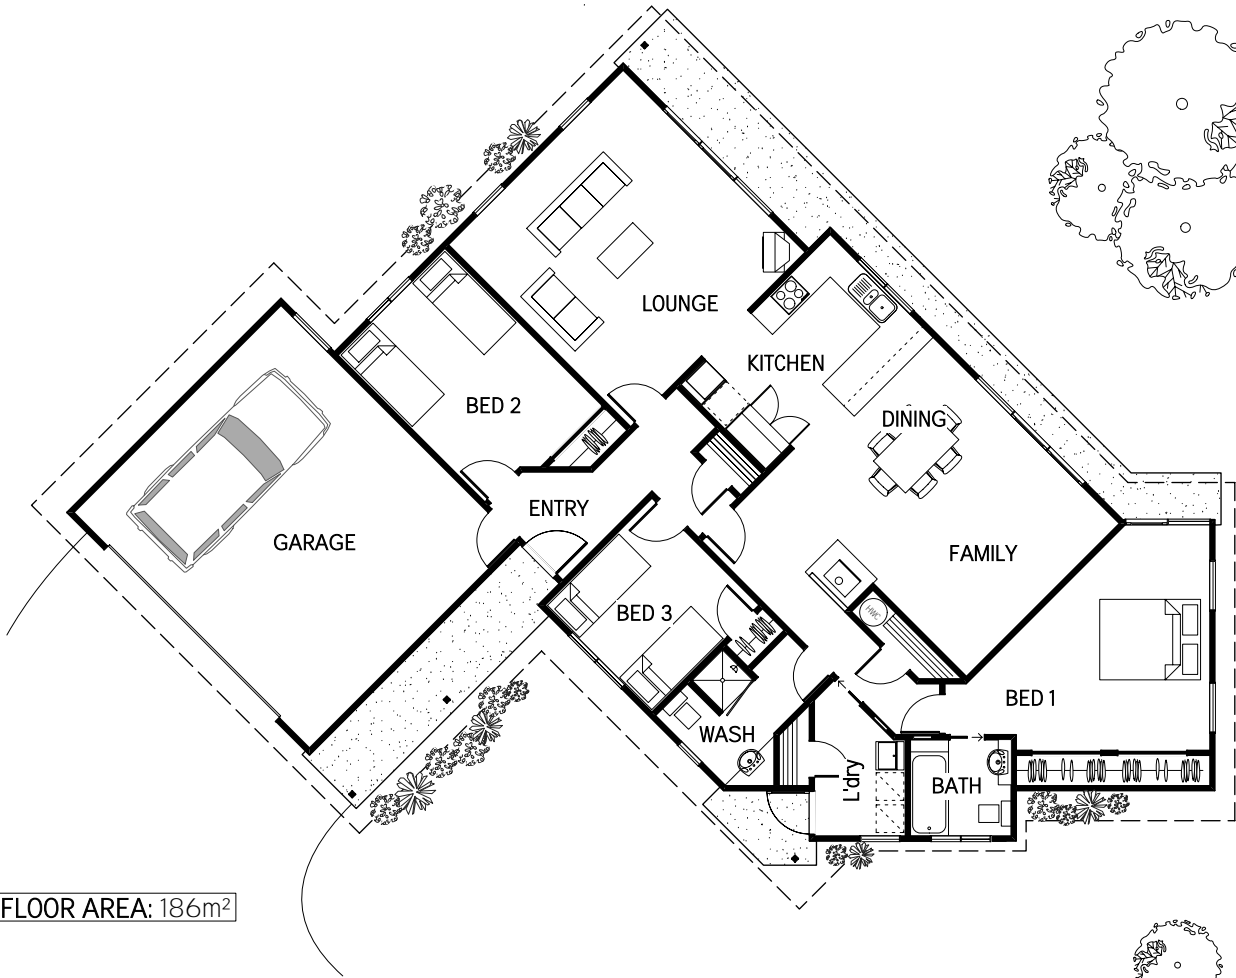

# NORSEWOOD

ARTIST IMPRESSION ONLY

FLOOR AREA: 186m<sup>2</sup>

**WAIPUKURAU  
CONSTRUCTION**

PO Box 224  
Waipukurau  
Phone: (06)858-9961  
Fax: (06)858-8513  
Email: [wpk.const@xtra.co.nz](mailto:wpk.const@xtra.co.nz)