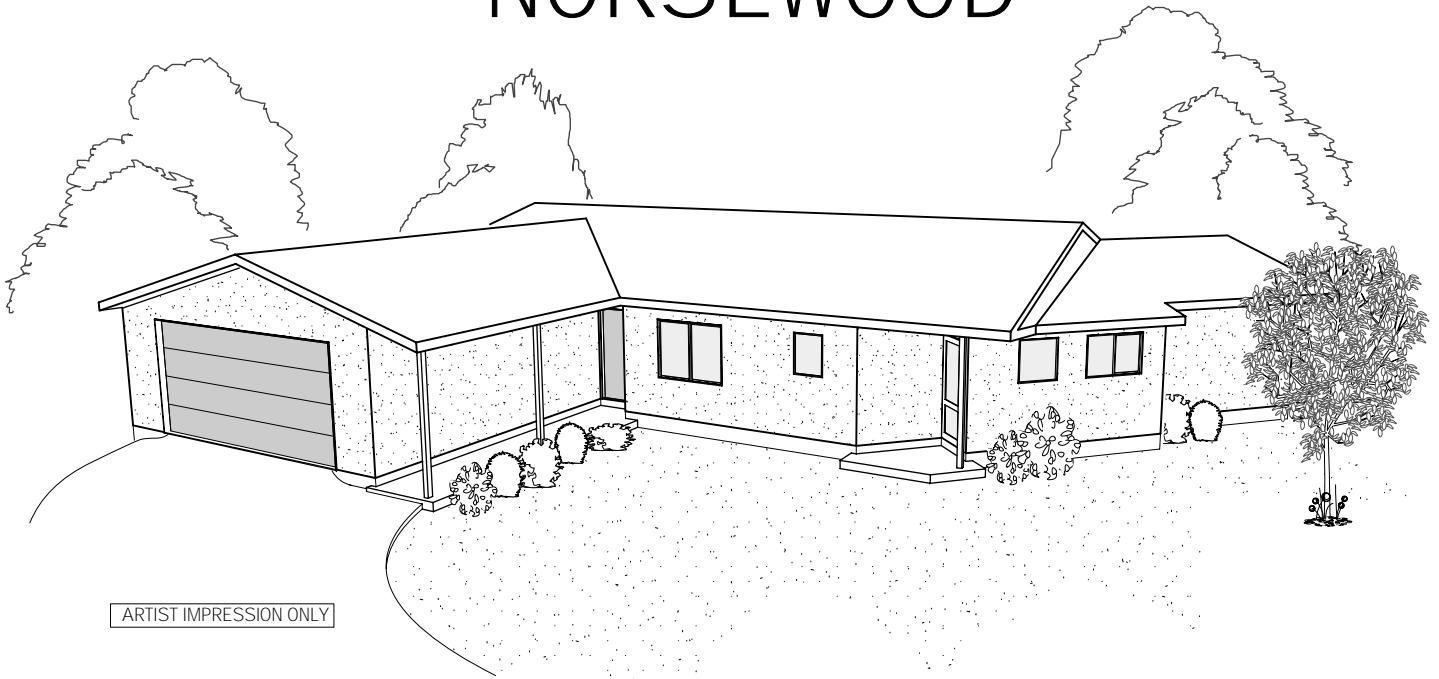

# NORSEWOOD

ARTIST IMPRESSION ONLY

FLOOR AREA: 186m<sup>2</sup>

**WAIPUKURAU  
CONSTRUCTION**

PO Box 224  
Waipukurau  
Phone: (06)858-9961  
Fax: (06)858-8513  
Email: [wpk.const@xtra.co.nz](mailto:wpk.const@xtra.co.nz)