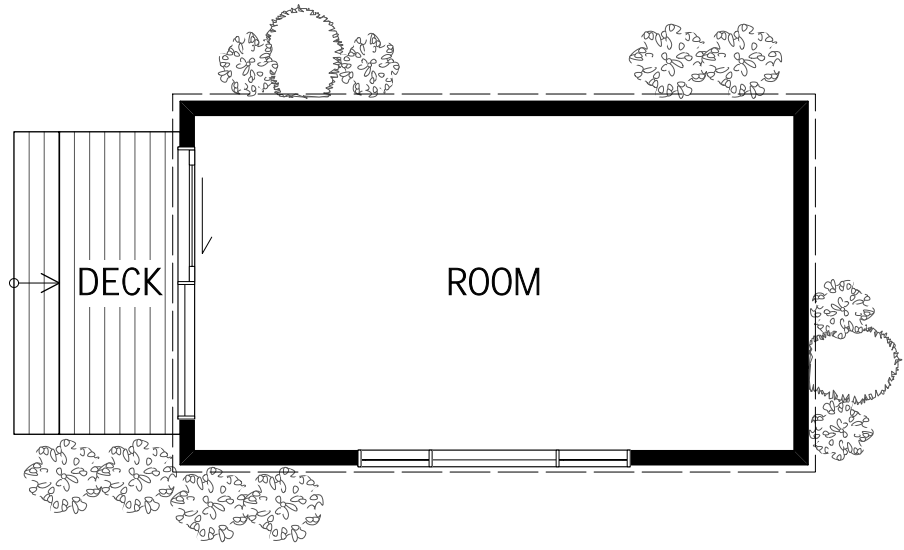

NUHAKA

ARTIST IMPRESSION ONLY

FLOOR AREA: 9.96m²

**WAIPUKURAU
CONSTRUCTION**

PO Box 224
Waipukurau
Phone: (06)858-9961
Fax: (06)858-8513
Email: wpk.const@xtra.co.nz