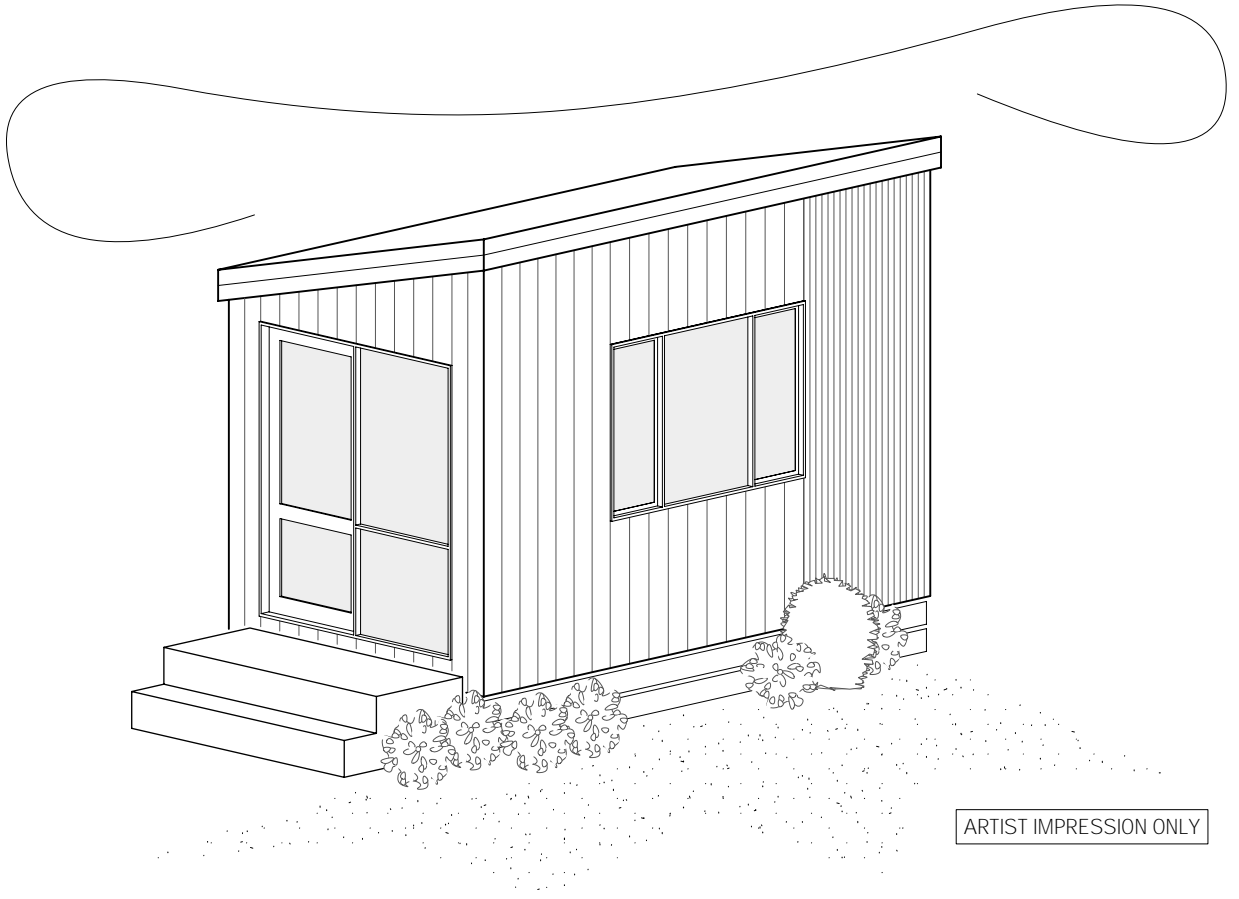

NUHAKA

ARTIST IMPRESSION ONLY

FLOOR AREA: 9.96m²

**WAIPUKURAU
CONSTRUCTION**

PO Box 224
Waipukurau
Phone: (06)858-9961
Fax: (06)858-8513
Email: wpk.const@xtra.co.nz