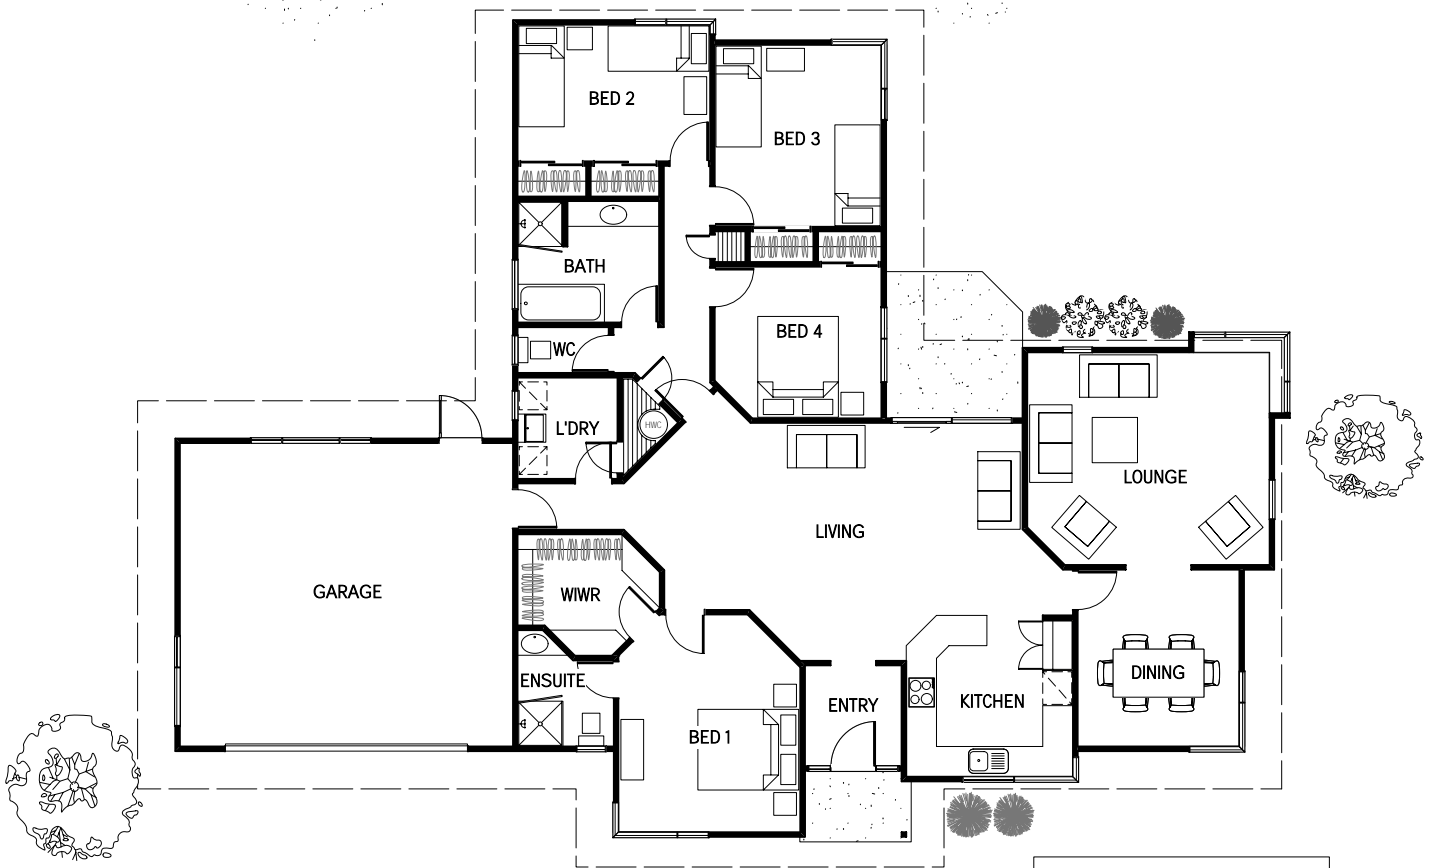

OKAWA

ARTIST IMPRESSION ONLY

FLOOR AREA: 212.4m²

**WAIPUKURAU
CONSTRUCTION**

James Street
PO Box 224
Waipukurau
Phone: (06)858-9961
Fax: (06)858-8513
Email: wpk.const@xtra.co.nz