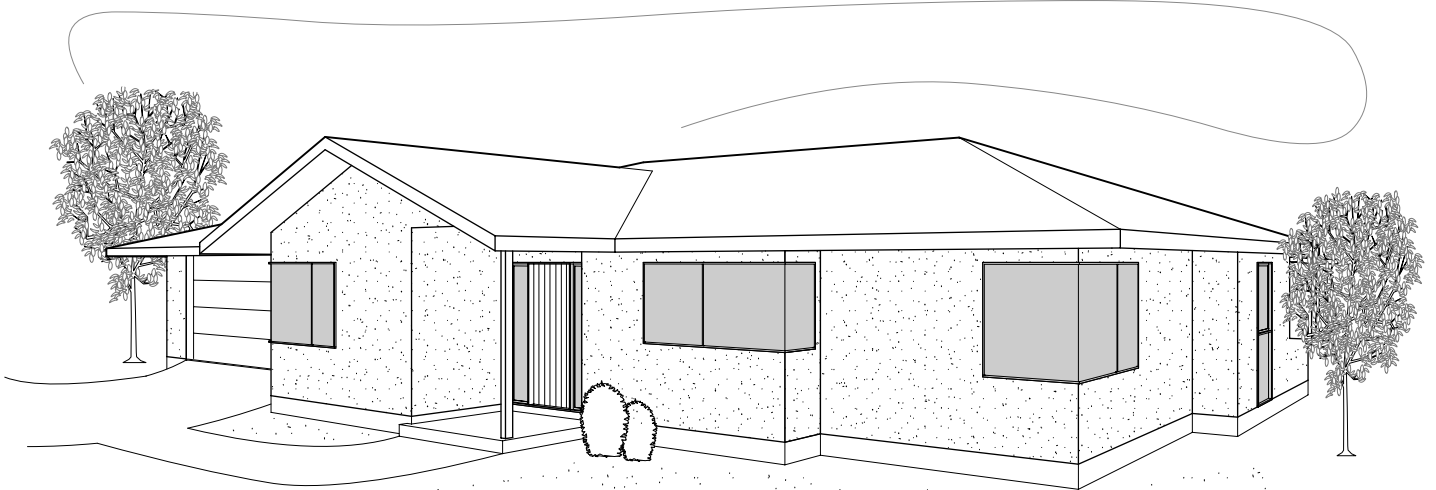

OKAWA

ARTIST IMPRESSION ONLY

FLOOR AREA: 212.4m²

**WAIPUKURAU
CONSTRUCTION**

James Street
PO Box 224
Waipukurau
Phone: (06)858-9961
Fax: (06)858-8513
Email: wpk.const@xtra.co.nz