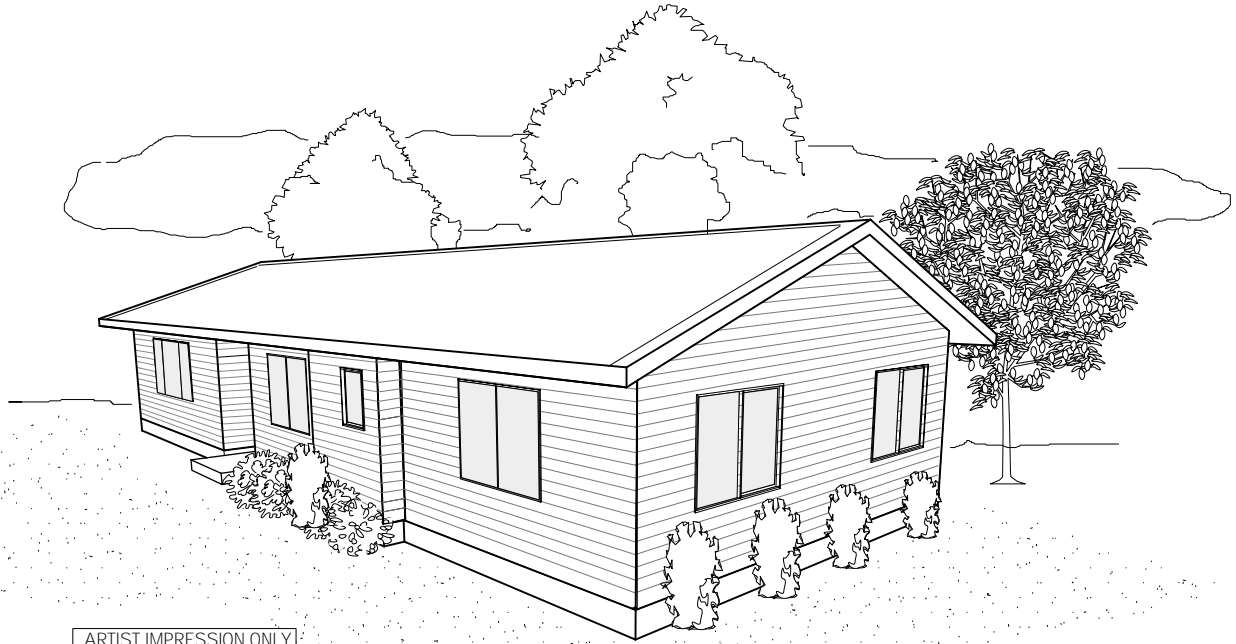

# OTAKI

ARTIST IMPRESSION ONLY

FLOOR AREA: 111m<sup>2</sup>

**WAIPUKURAU  
CONSTRUCTION**

PO Box 224  
Waipukurau  
Phone: (06)858-9961  
Fax: (06)858-8513  
Email: wpk.const@xtra.co.nz