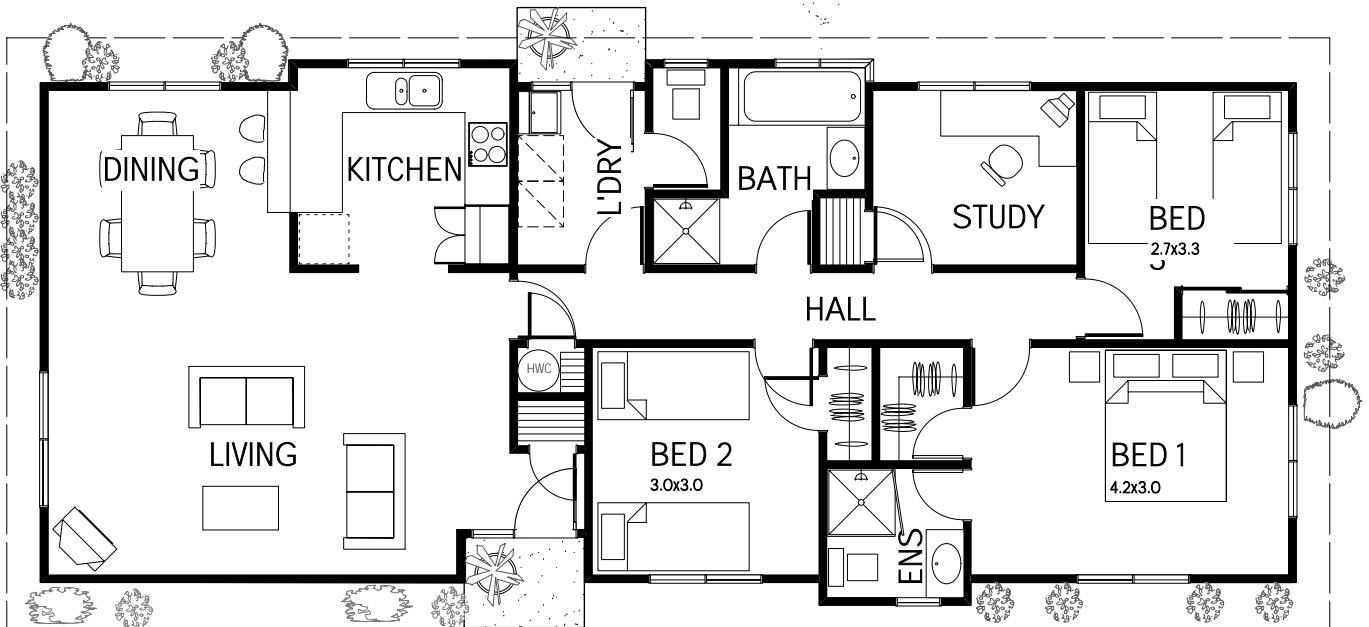

# OTAKI

ARTIST IMPRESSION ONLY

FLOOR AREA: 111m<sup>2</sup>

**WAIPUKURAU  
CONSTRUCTION**

PO Box 224  
Waipukurau  
Phone: (06)858-9961  
Fax: (06)858-8513  
Email: wpk.const@xtra.co.nz