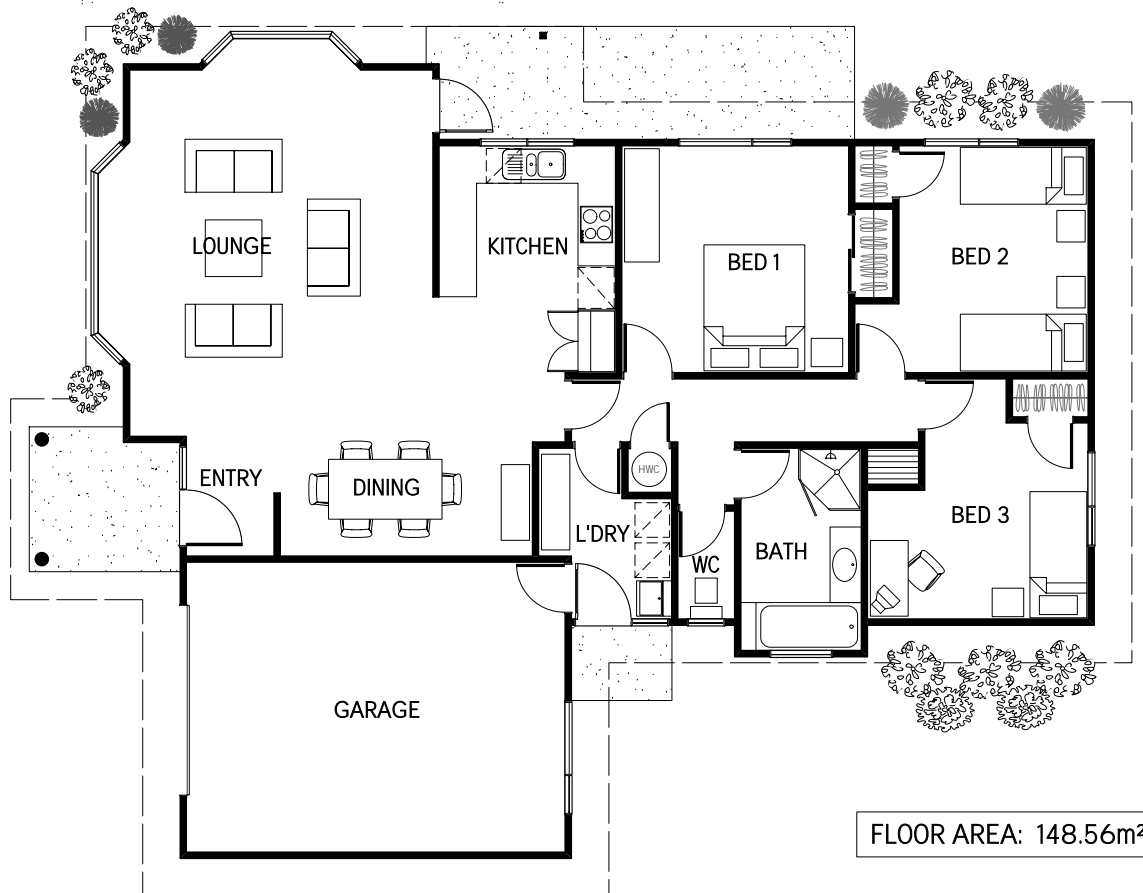

PATOKA

ARTIST IMPRESSION ONLY

FLOOR AREA: 148.56m²

**WAIPUKURAU
CONSTRUCTION**

PO Box 224
Waipukurau
Phone: (06)858-9961
Fax: (06)858-8513
Email: wpk.const@xtra.co.nz