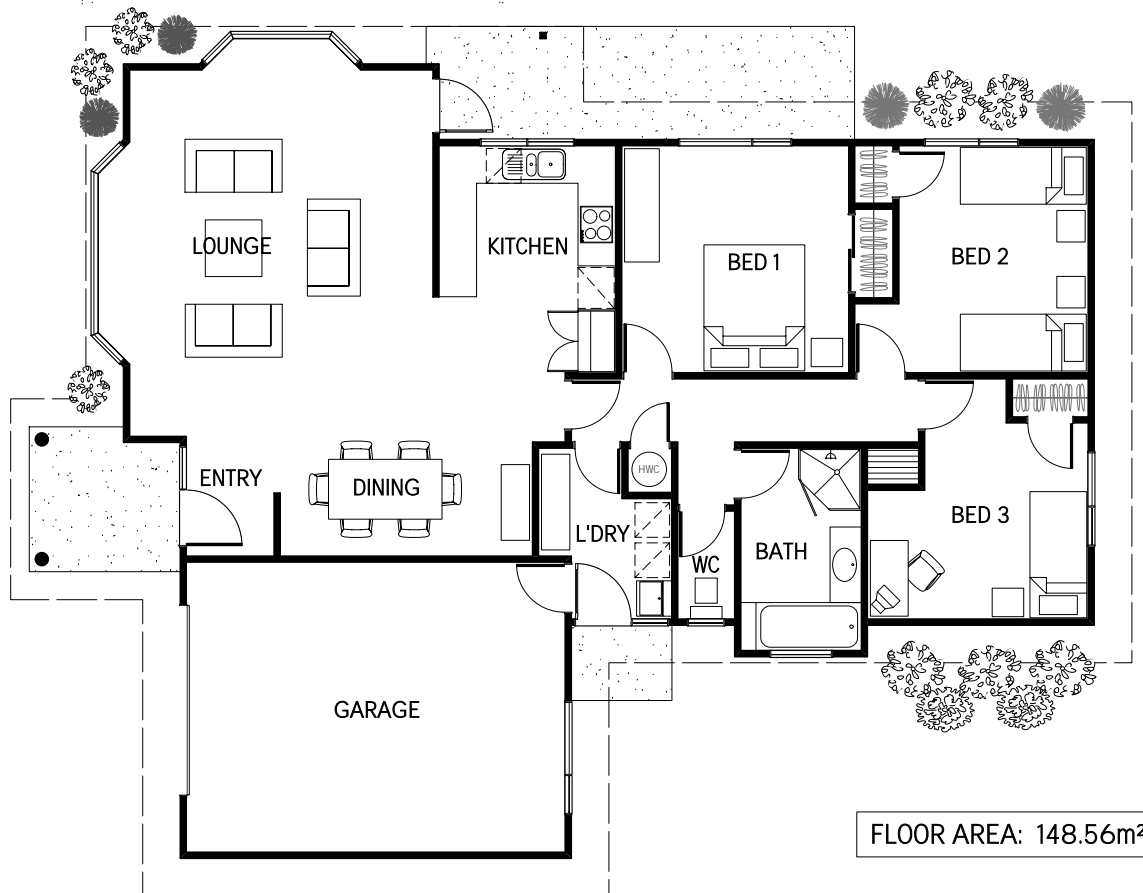

PATOKA

ARTIST IMPRESSION ONLY

FLOOR AREA: 148.56m²

**WAIPUKURAU
CONSTRUCTION**

James Street
PO Box 224
Waipukurau
Phone: (06)858-9961
Fax: (06)858-8513
Email: wpk.const@xtra.co.nz