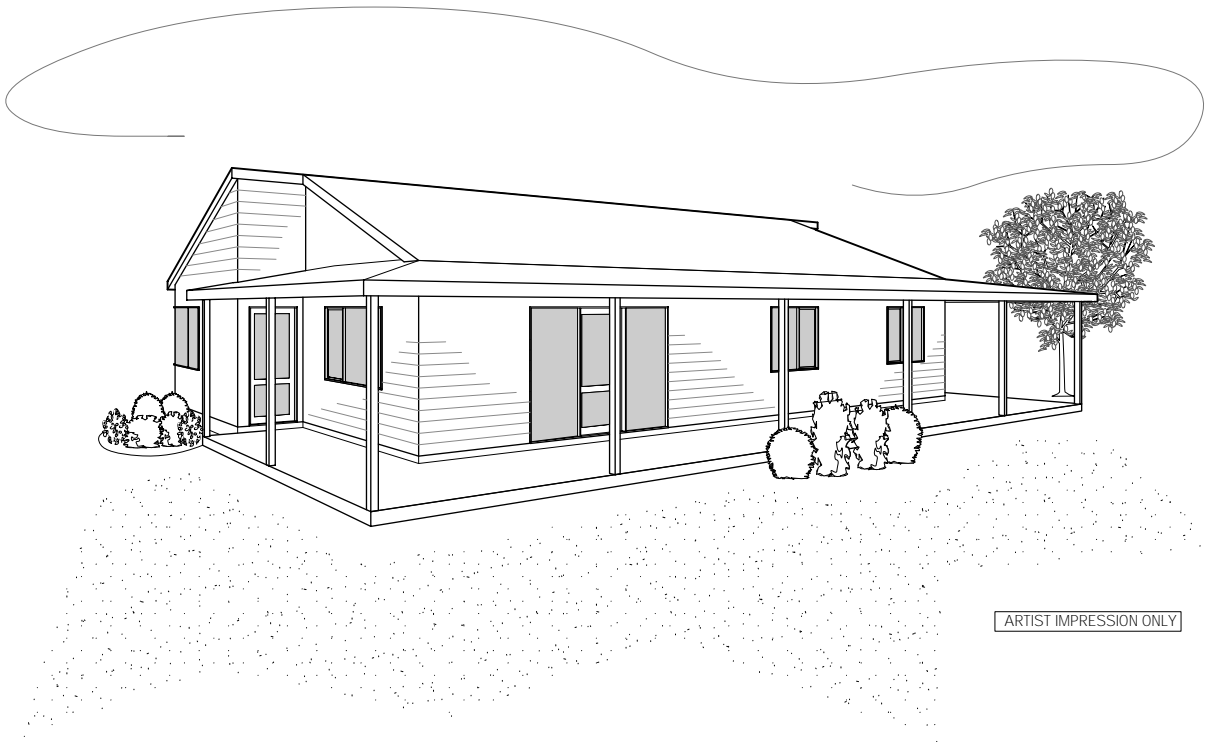

PORANGAHAU

ARTIST IMPRESSION ONLY

FLOOR AREA: 110.88m²

**WAIPUKURAU
CONSTRUCTION**

James Street
PO Box 224
Waipukurau
Phone: (06)858-9961
Fax: (06)858-8513
Email: wpk.const@xtra.co.nz