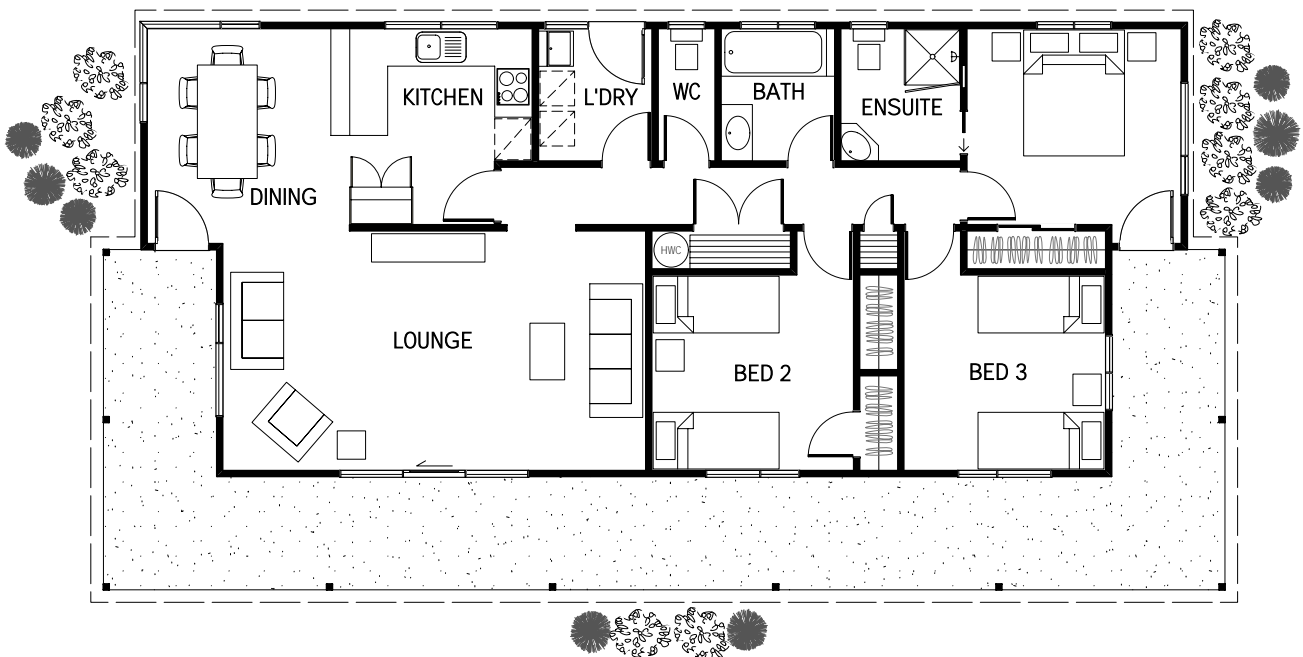

PORANGAHAU

ARTIST IMPRESSION ONLY

FLOOR AREA: 110.88m²

**WAIPUKURAU
CONSTRUCTION**

James Street
PO Box 224
Waipukurau
Phone: (06)858-9961
Fax: (06)858-8513
Email: wpk.const@xtra.co.nz