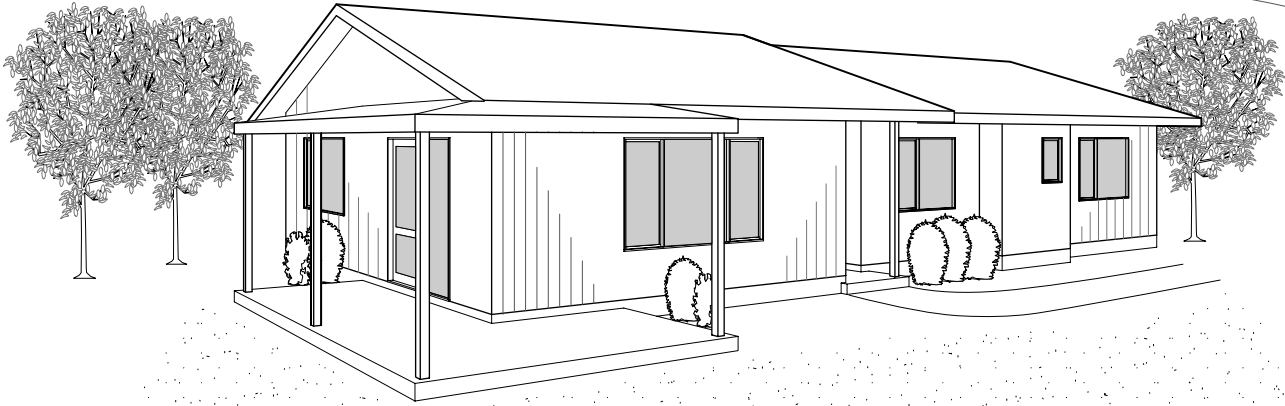

# TAKAPAU

ARTIST IMPRESSION ONLY

FLOOR AREA: 110.4m<sup>2</sup>

**WAIPUKURAU  
CONSTRUCTION**

PO Box 224  
Waipukurau  
Phone: (06)858-9961  
Fax: (06)858-8513  
Email: wpk.const@xtra.co.nz