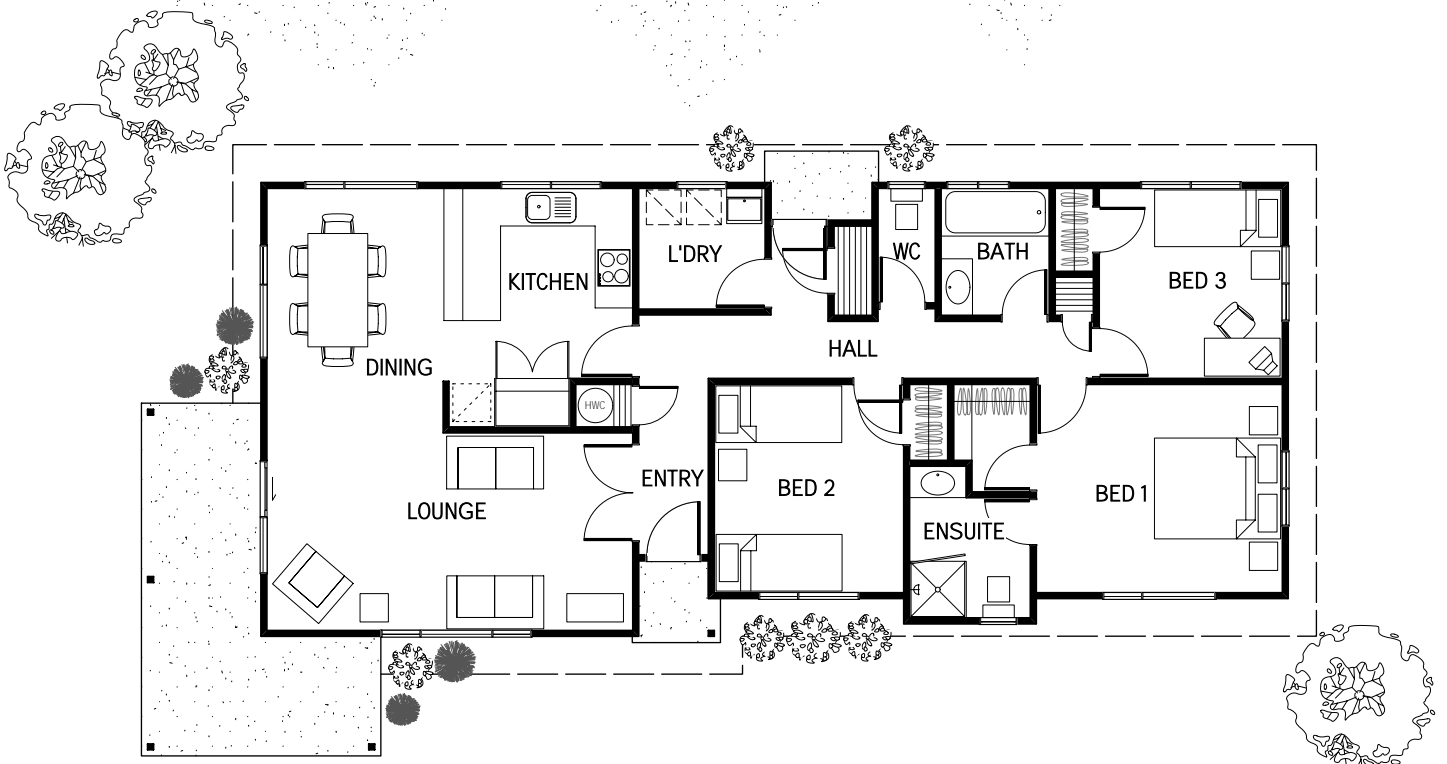

# TAKAPAU

ARTIST IMPRESSION ONLY

FLOOR AREA: 110.4m<sup>2</sup>

**WAIPUKURAU  
CONSTRUCTION**

PO Box 224  
Waipukurau  
Phone: (06)858-9961  
Fax: (06)858-8513  
Email: wpk.const@xtra.co.nz