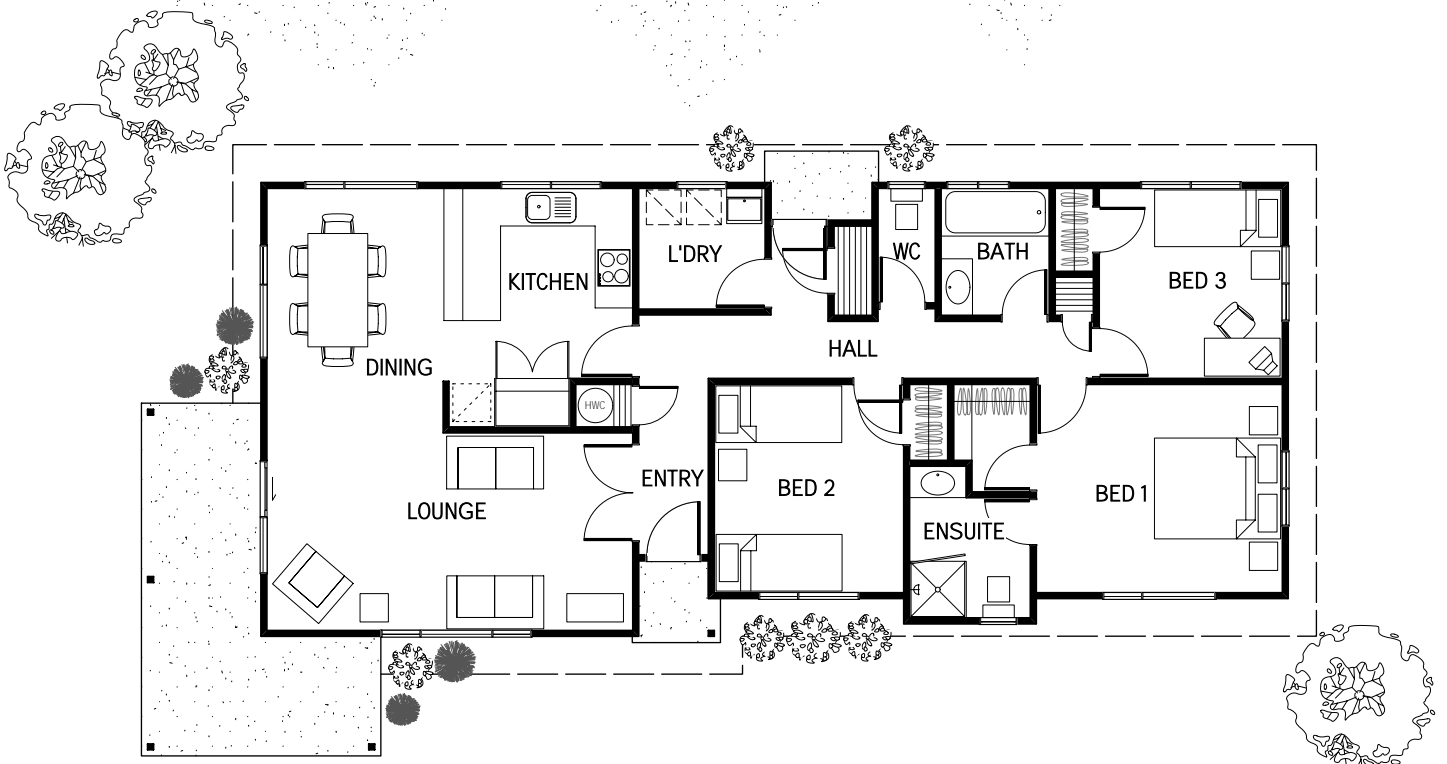

# TAKAPAU

ARTIST IMPRESSION ONLY

FLOOR AREA: 110.4m<sup>2</sup>

**WAIPUKURAU  
CONSTRUCTION**

James Street  
PO Box 224  
Waipukurau  
Phone: (06)858-9961  
Fax: (06)858-8513  
Email: wpk.const@xtra.co.nz