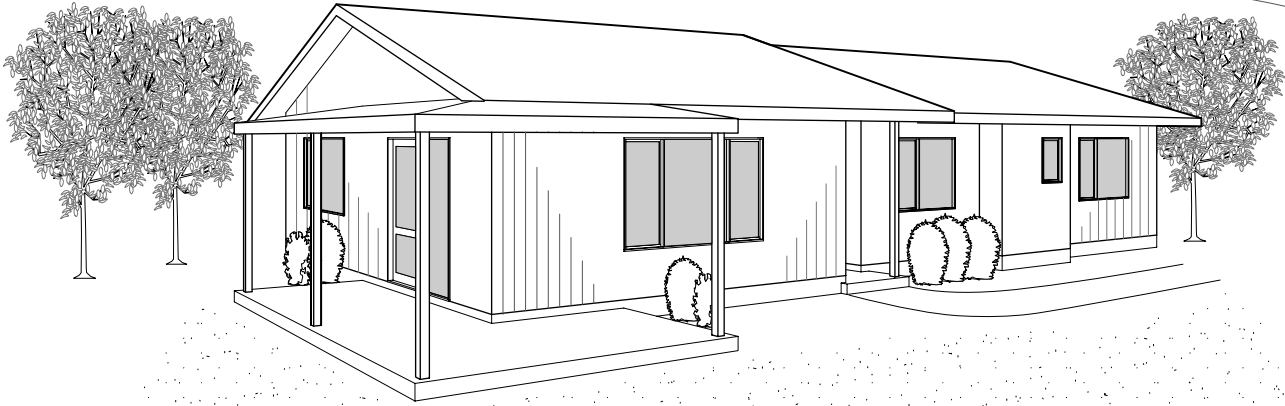

# TAKAPAU

ARTIST IMPRESSION ONLY

FLOOR AREA: 110.4m<sup>2</sup>

**WAIPUKURAU  
CONSTRUCTION**

James Street  
PO Box 224  
Waipukurau  
Phone: (06)858-9961  
Fax: (06)858-8513  
Email: wpk.const@xtra.co.nz