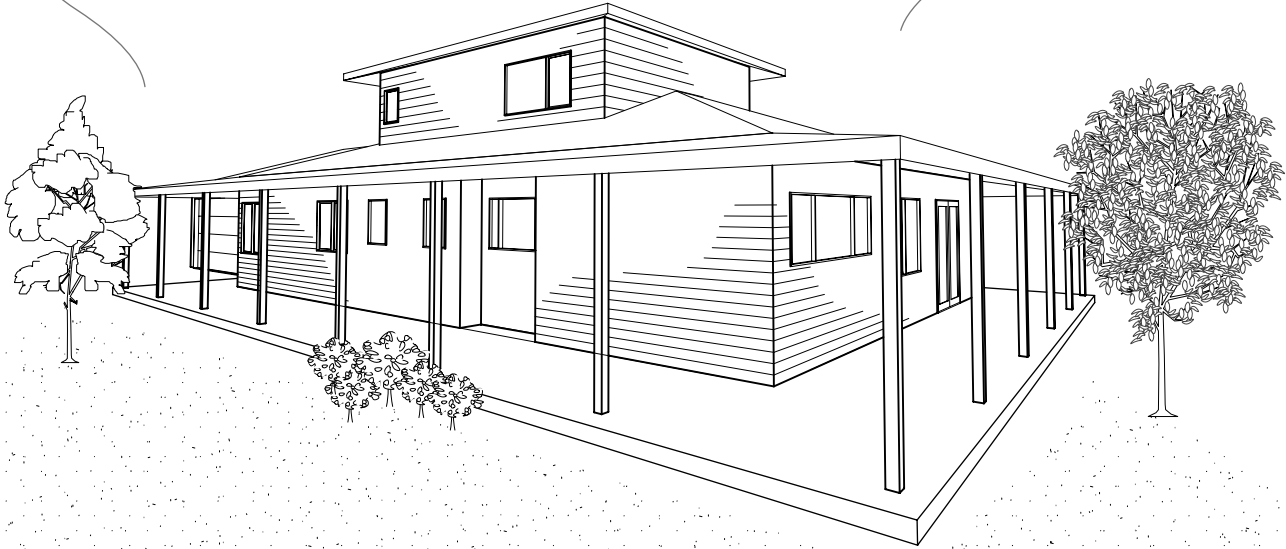

# TIKOKINO

ARTIST IMPRESSION ONLY

UPPER FLOOR  
AREA: 32.2m<sup>2</sup>

GROUND FLOOR  
AREA: 173.5m<sup>2</sup>

**WAIPUKURAU  
CONSTRUCTION**

PO Box 224  
Waipukurau  
Phone: (06)858-9961  
Fax: (06)858-8513  
Email: wpk.const@xtra.co.nz