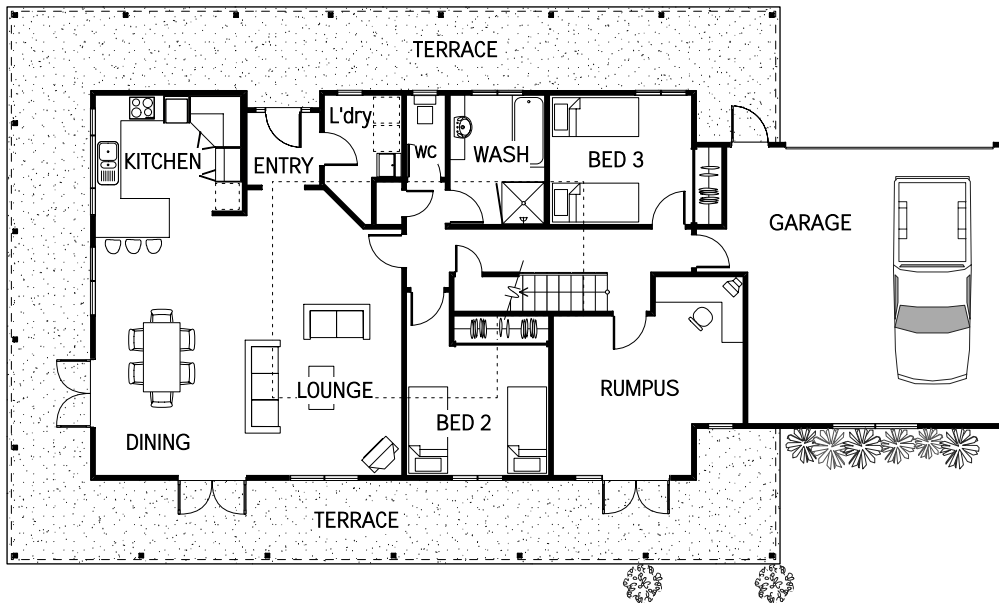

# TIKOKINO

ARTIST IMPRESSION ONLY

UPPER FLOOR  
AREA: 32.2m<sup>2</sup>

GROUND FLOOR  
AREA: 173.5m<sup>2</sup>

**WAIPUKURAU  
CONSTRUCTION**

PO Box 224  
Waipukurau  
Phone: (06)858-9961  
Fax: (06)858-8513  
Email: wpk.const@xtra.co.nz