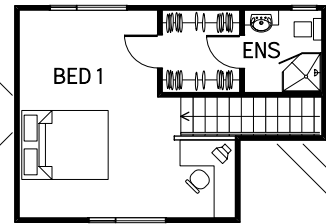

# TIKOKINO

ARTIST IMPRESSION ONLY

UPPER FLOOR  
AREA: 32.2m<sup>2</sup>

GROUND FLOOR  
AREA: 173.5m<sup>2</sup>

**WAIPUKURAU  
CONSTRUCTION**

PO Box 224  
Waipukurau  
Phone: (06)858-9961  
Fax: (06)858-8513  
Email: wpk.const@xtra.co.nz