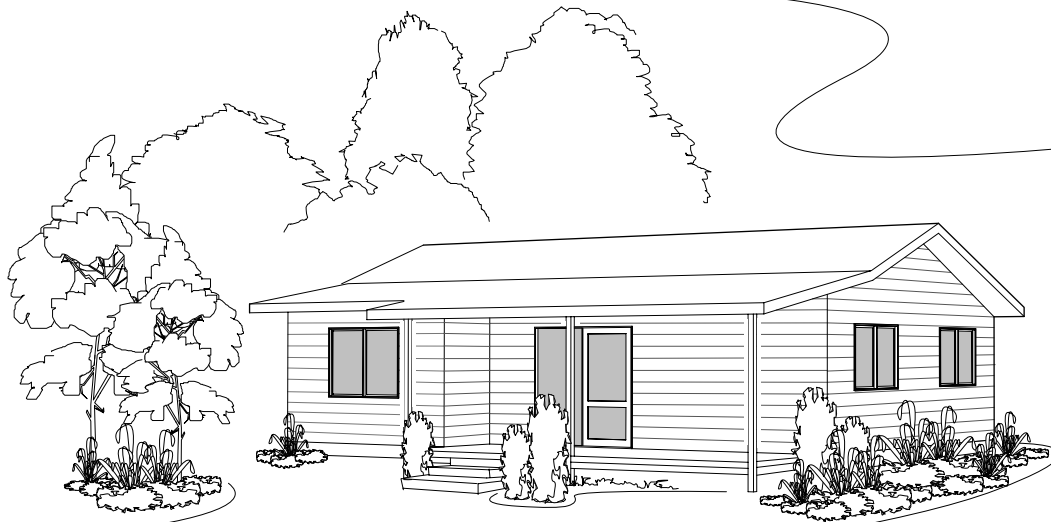

# TOLAGA BAY

ARTIST IMPRESSION ONLY

FLOOR AREA: 65.36m<sup>2</sup>

**WAIPUKURAU  
CONSTRUCTION**

PO Box 224  
Waipukurau  
Phone: (06)858-9961  
Fax: (06)858-8513  
Email: [wpk.const@xtra.co.nz](mailto:wpk.const@xtra.co.nz)