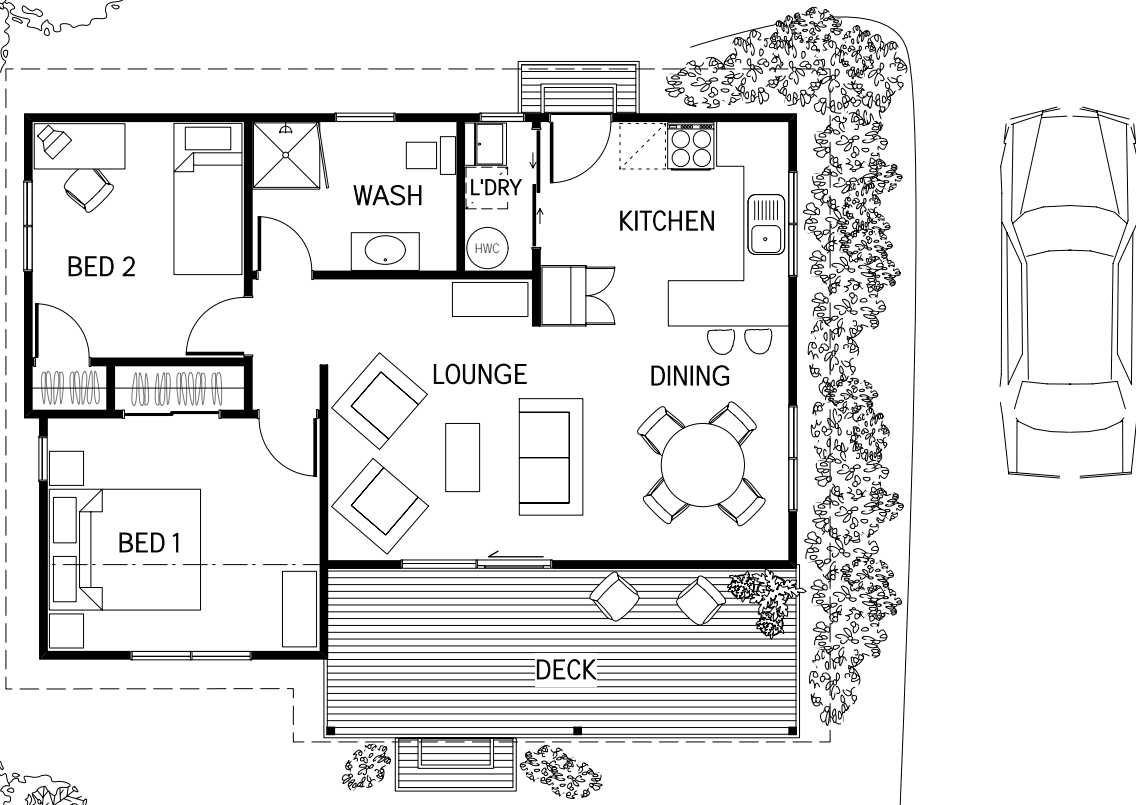

# TOLAGA BAY

ARTIST IMPRESSION ONLY

FLOOR AREA: 65.36m<sup>2</sup>

**WAIPUKURAU  
CONSTRUCTION**

PO Box 224  
Waipukurau  
Phone: (06)858-9961  
Fax: (06)858-8513  
Email: [wpk.const@xtra.co.nz](mailto:wpk.const@xtra.co.nz)