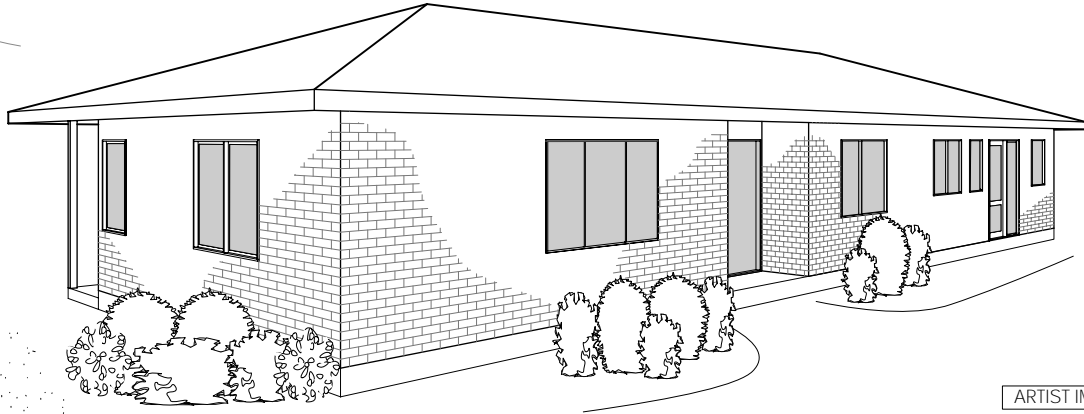

TUAI

ARTIST IMPRESSION ONLY

FLOOR AREA: 121.97m²

**WAIPUKURAU
CONSTRUCTION**

PO Box 224
Waipukurau
Phone: (06)858-9961
Fax: (06)858-8513
Email: wpk.const@xtra.co.nz