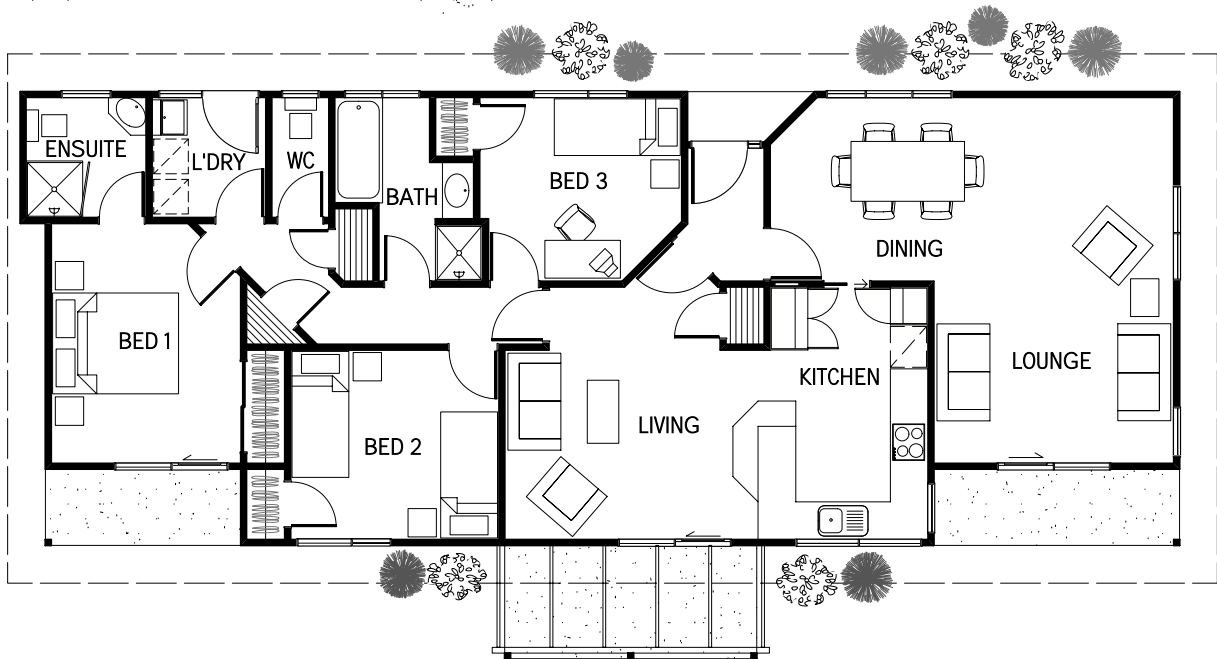

TUAI

ARTIST IMPRESSION ONLY

FLOOR AREA: 121.97m²

**WAIPUKURAU
CONSTRUCTION**

PO Box 224
Waipukurau
Phone: (06)858-9961
Fax: (06)858-8513
Email: wpk.const@xtra.co.nz