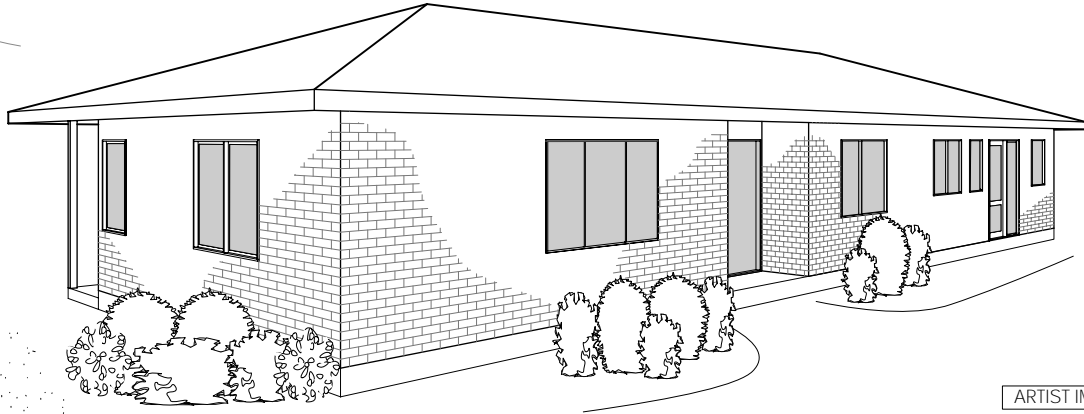

TUAI

ARTIST IMPRESSION ONLY

FLOOR AREA: 121.97m²

**WAIPUKURAU
CONSTRUCTION**

James Street
PO Box 224
Waipukurau
Phone: (06)858-9961
Fax: (06)858-8513
Email: wpk.const@xtra.co.nz