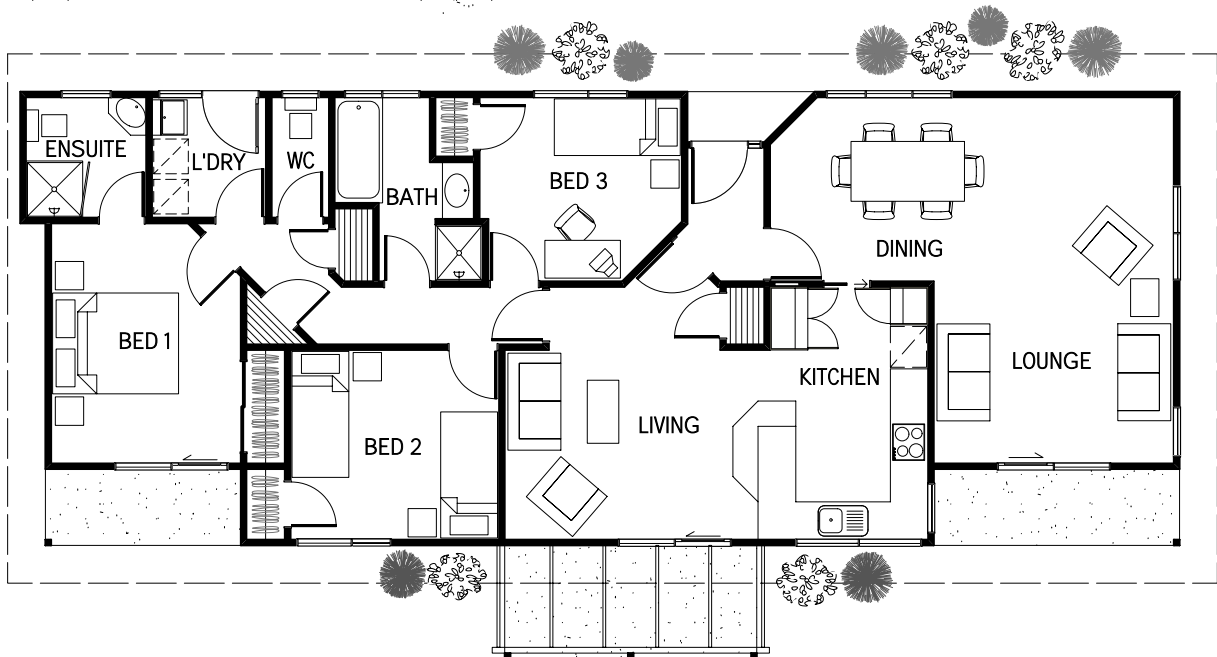

TUAI

ARTIST IMPRESSION ONLY

FLOOR AREA: 121.97m²

**WAIPUKURAU
CONSTRUCTION**

James Street
PO Box 224
Waipukurau
Phone: (06)858-9961
Fax: (06)858-8513
Email: wpk.const@xtra.co.nz