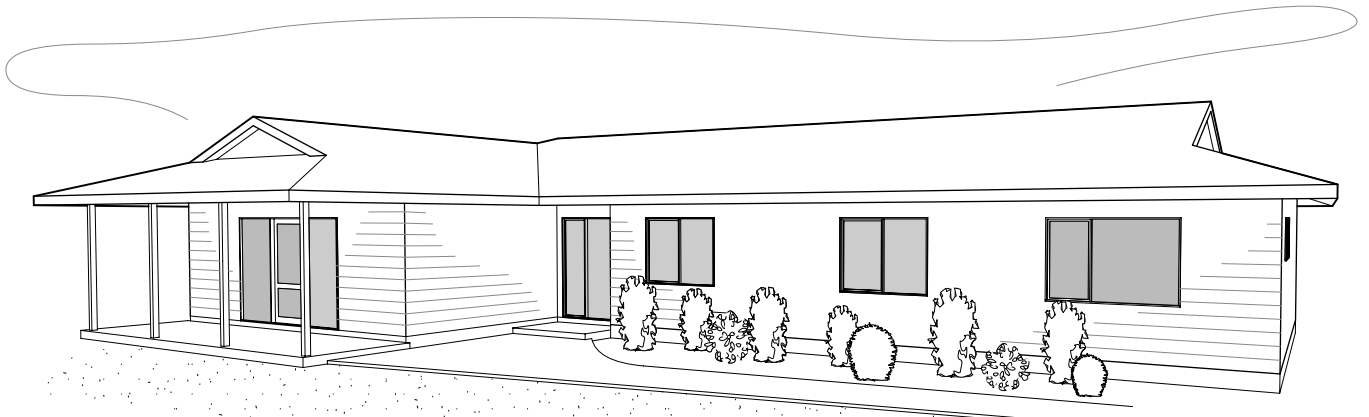

TUTIRA

ARTIST IMPRESSION ONLY

FLOOR AREA: 175.11m²

**WAIPUKURAU
CONSTRUCTION**

PO Box 224
Waipukurau
Phone: (06)858-9961
Fax: (06)858-8513
Email: wpk.const@xtra.co.nz