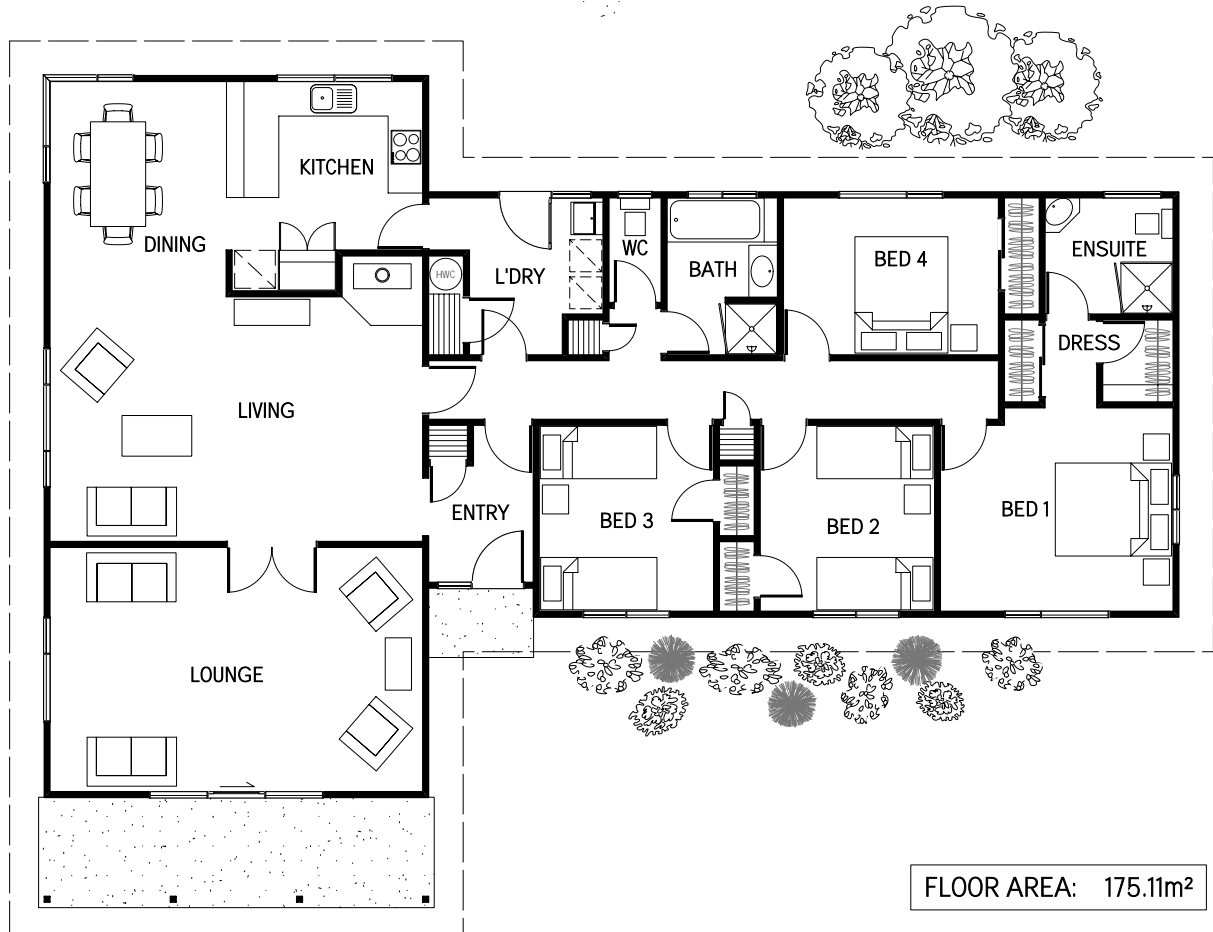

TUTIRA

ARTIST IMPRESSION ONLY

FLOOR AREA: 175.11m²

**WAIPUKURAU
CONSTRUCTION**

PO Box 224
Waipukurau
Phone: (06)858-9961
Fax: (06)858-8513
Email: wpk.const@xtra.co.nz