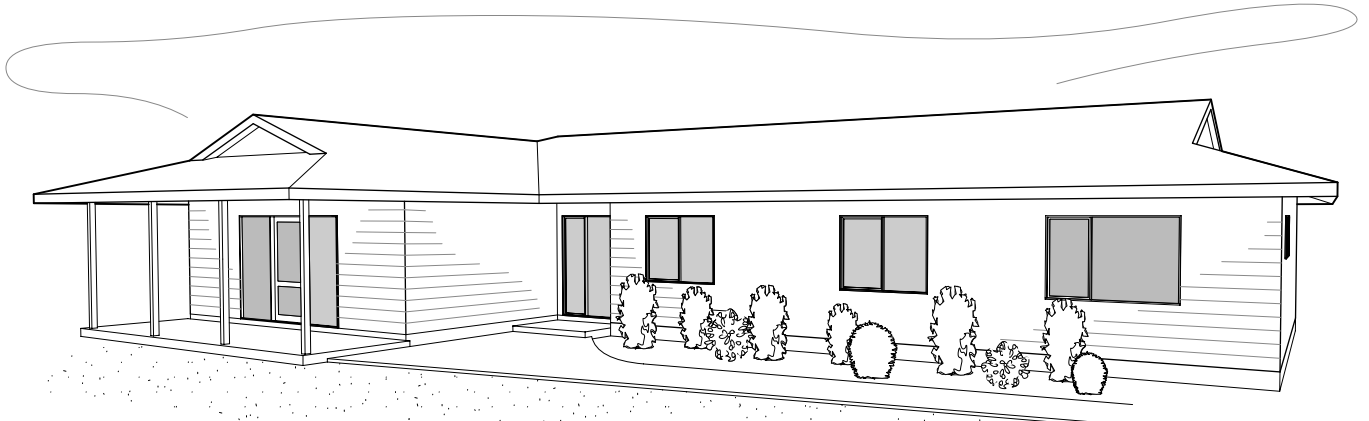

TUTIRA

ARTIST IMPRESSION ONLY

FLOOR AREA: 175.11m²

**WAIPUKURAU
CONSTRUCTION**

James Street
PO Box 224
Waipukurau
Phone: (06)858-9961
Fax: (06)858-8513
Email: wpk.const@xtra.co.nz