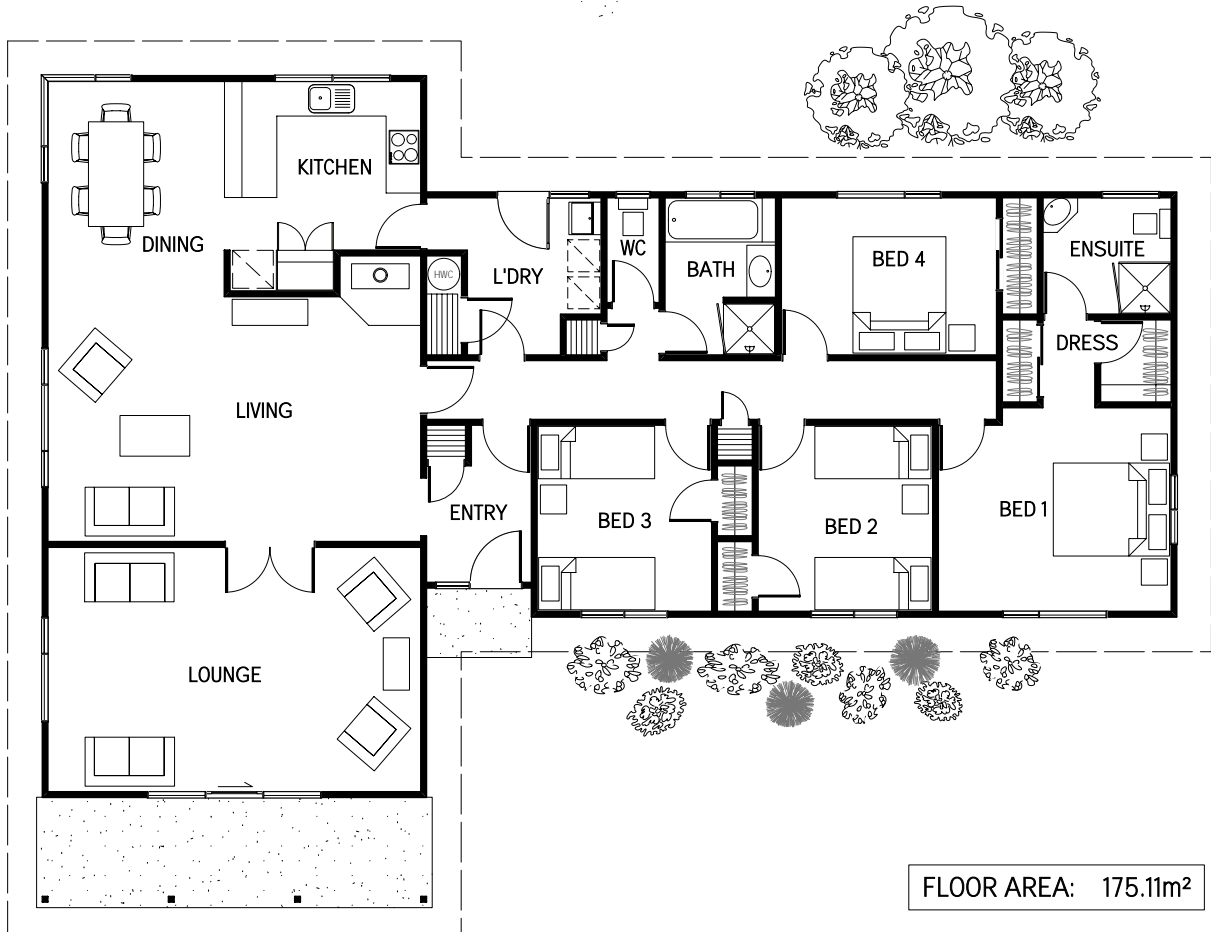

TUTIRA

ARTIST IMPRESSION ONLY

FLOOR AREA: 175.11m²

**WAIPUKURAU
CONSTRUCTION**

James Street
PO Box 224
Waipukurau
Phone: (06)858-9961
Fax: (06)858-8513
Email: wpk.const@xtra.co.nz