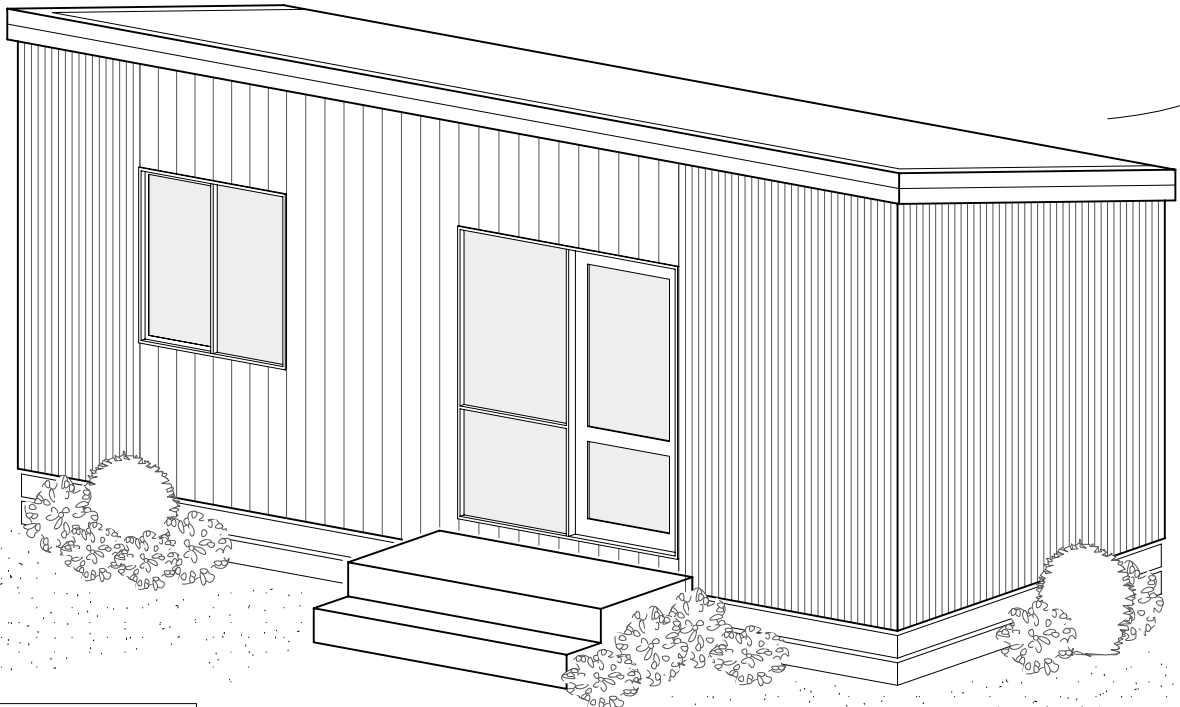

WAIPAWA

ARTIST IMPRESSION ONLY

FLOOR AREA: 21.6m²

**WAIPUKURAU
CONSTRUCTION**

PO Box 224
Waipukurau
Phone: (06)858-9961
Fax: (06)858-8513
Email: wpk.const@xtra.co.nz