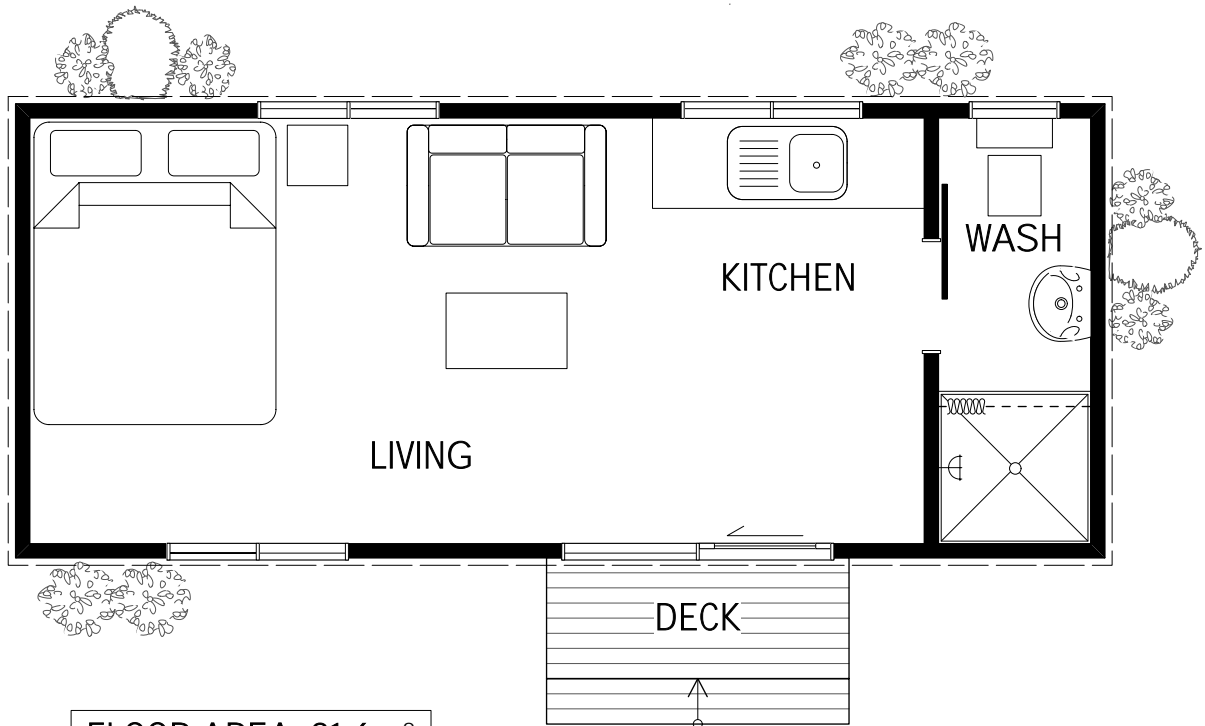

WAIPAWA

ARTIST IMPRESSION ONLY

FLOOR AREA: 21.6m²

**WAIPUKURAU
CONSTRUCTION**

PO Box 224
Waipukurau
Phone: (06)858-9961
Fax: (06)858-8513
Email: wpk.const@xtra.co.nz