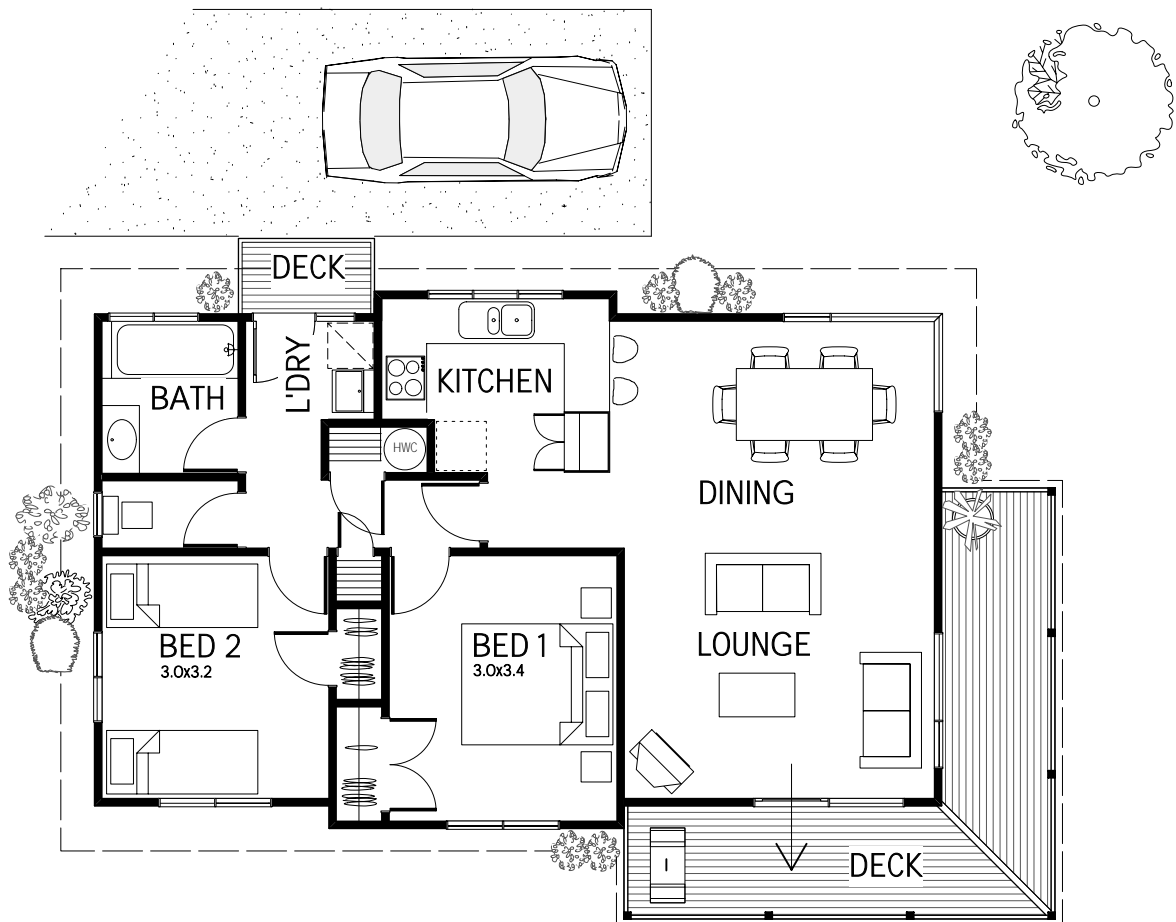

WAIROA

ARTIST IMPRESSION ONLY

FLOOR AREA: 75m²

**WAIPUKURAU
CONSTRUCTION**

James Street
PO Box 224
Waipukurau
Phone: (06)858-9961
Fax: (06)858-8513
Email: wpk.const@xtra.co.nz