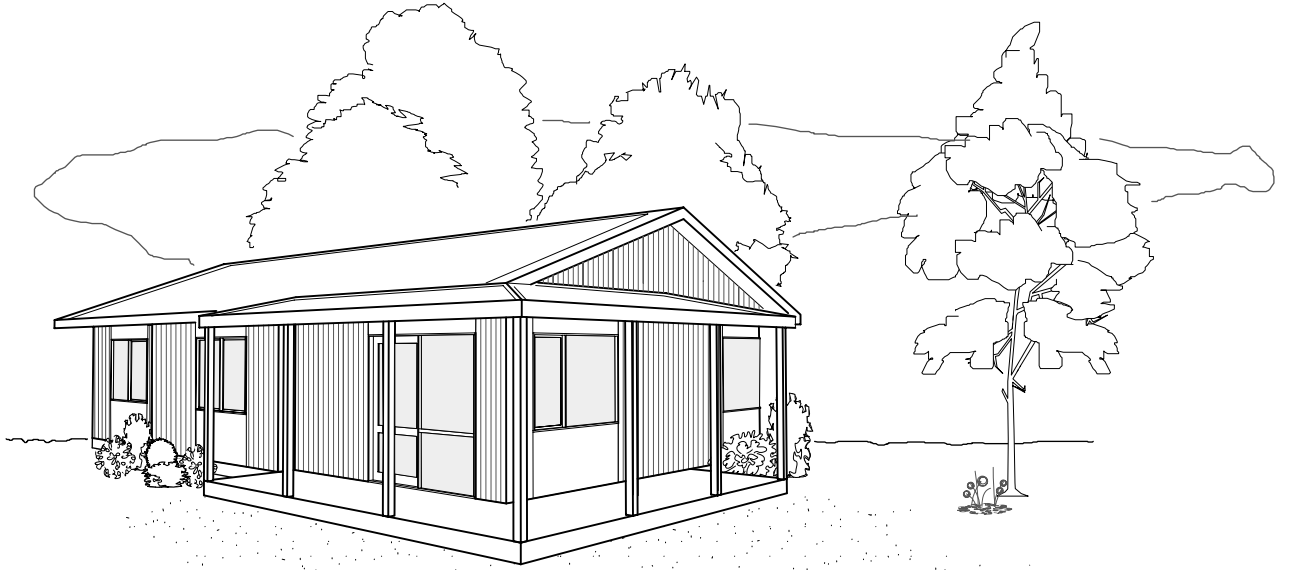

WAIROA

ARTIST IMPRESSION ONLY

FLOOR AREA: 75m²

**WAIPUKURAU
CONSTRUCTION**

James Street
PO Box 224
Waipukurau
Phone: (06)858-9961
Fax: (06)858-8513
Email: wpk.const@xtra.co.nz